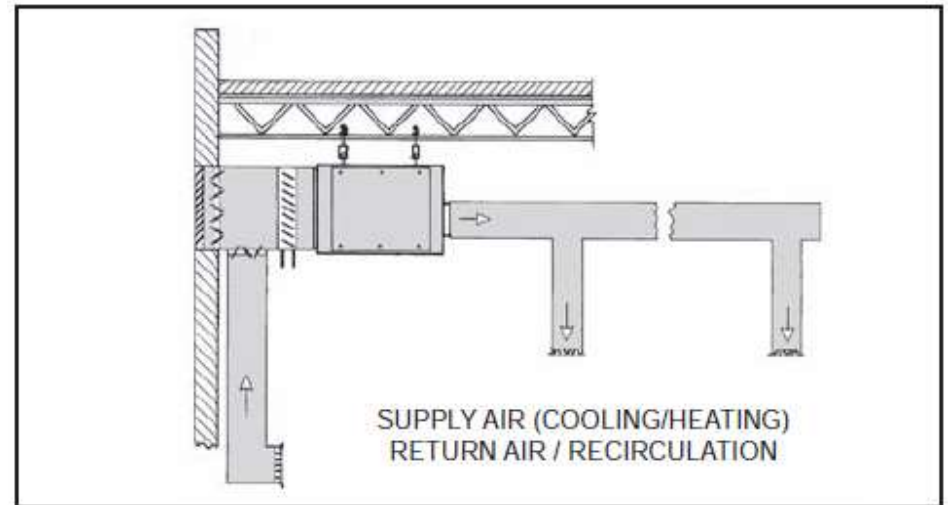

PENNBARRY™

ZEPHYR CABINET FANS

Models: ZC